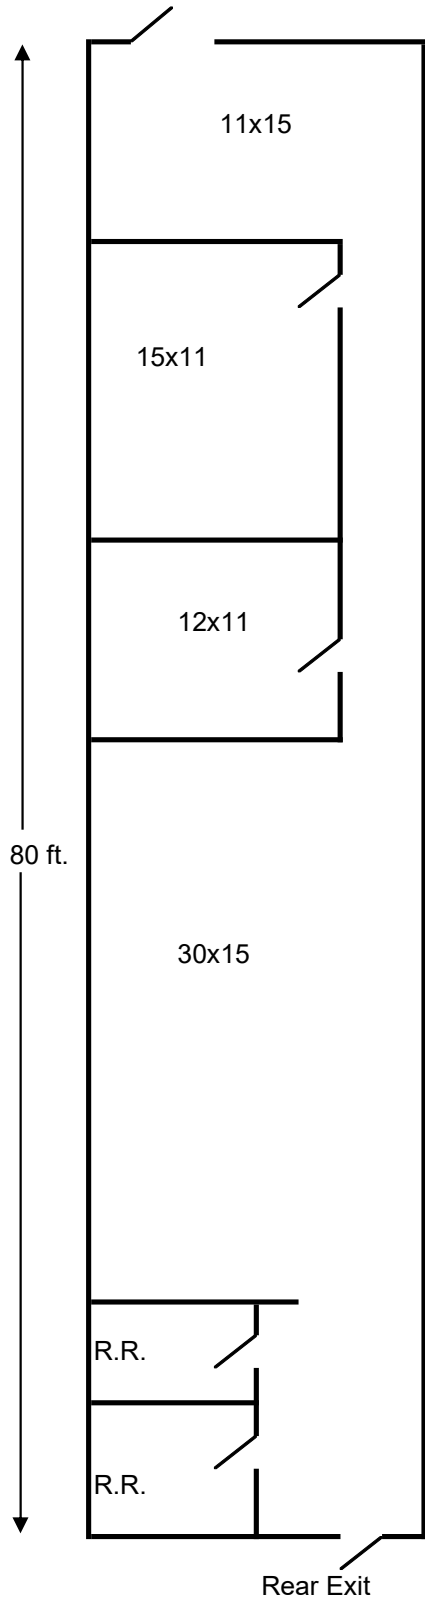

Drawing is not to scale
All measurements are approximate

Suite 240
Front Entrance

Measurements shown are approximate.

Suite 240- app 1200 sq ft.
\$1200 per month

Suite 230- app 2000 sq ft.
\$2000 per month